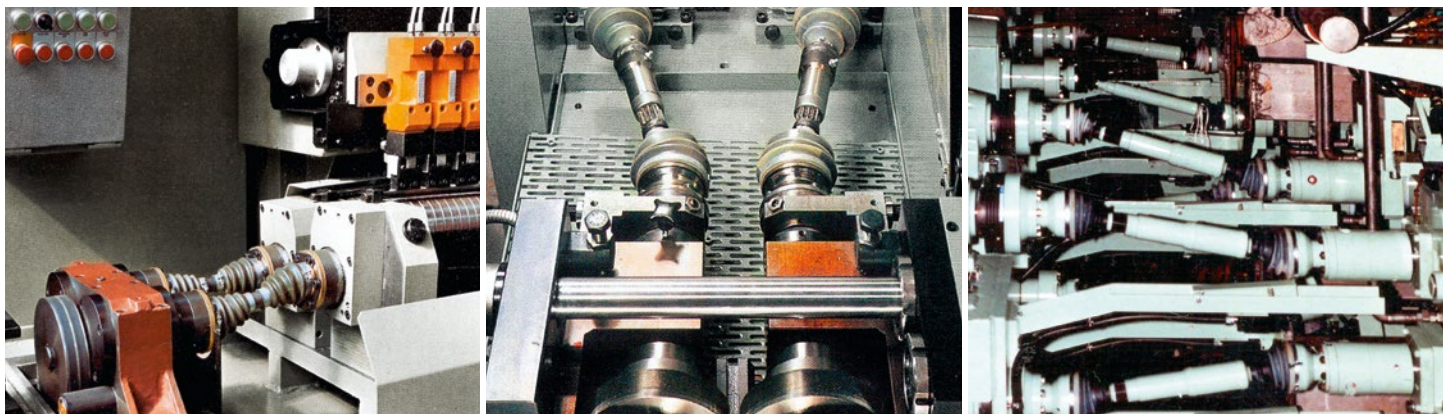

Left to right: Vehicle driveshaft, Plunging ball joints, Heavy Duty CV shaft, Plunging joint with tube connection, CV joint coupling for railway vehicle, CV shaft combining plunging and fixed joints, Aquadrive Antivibration System