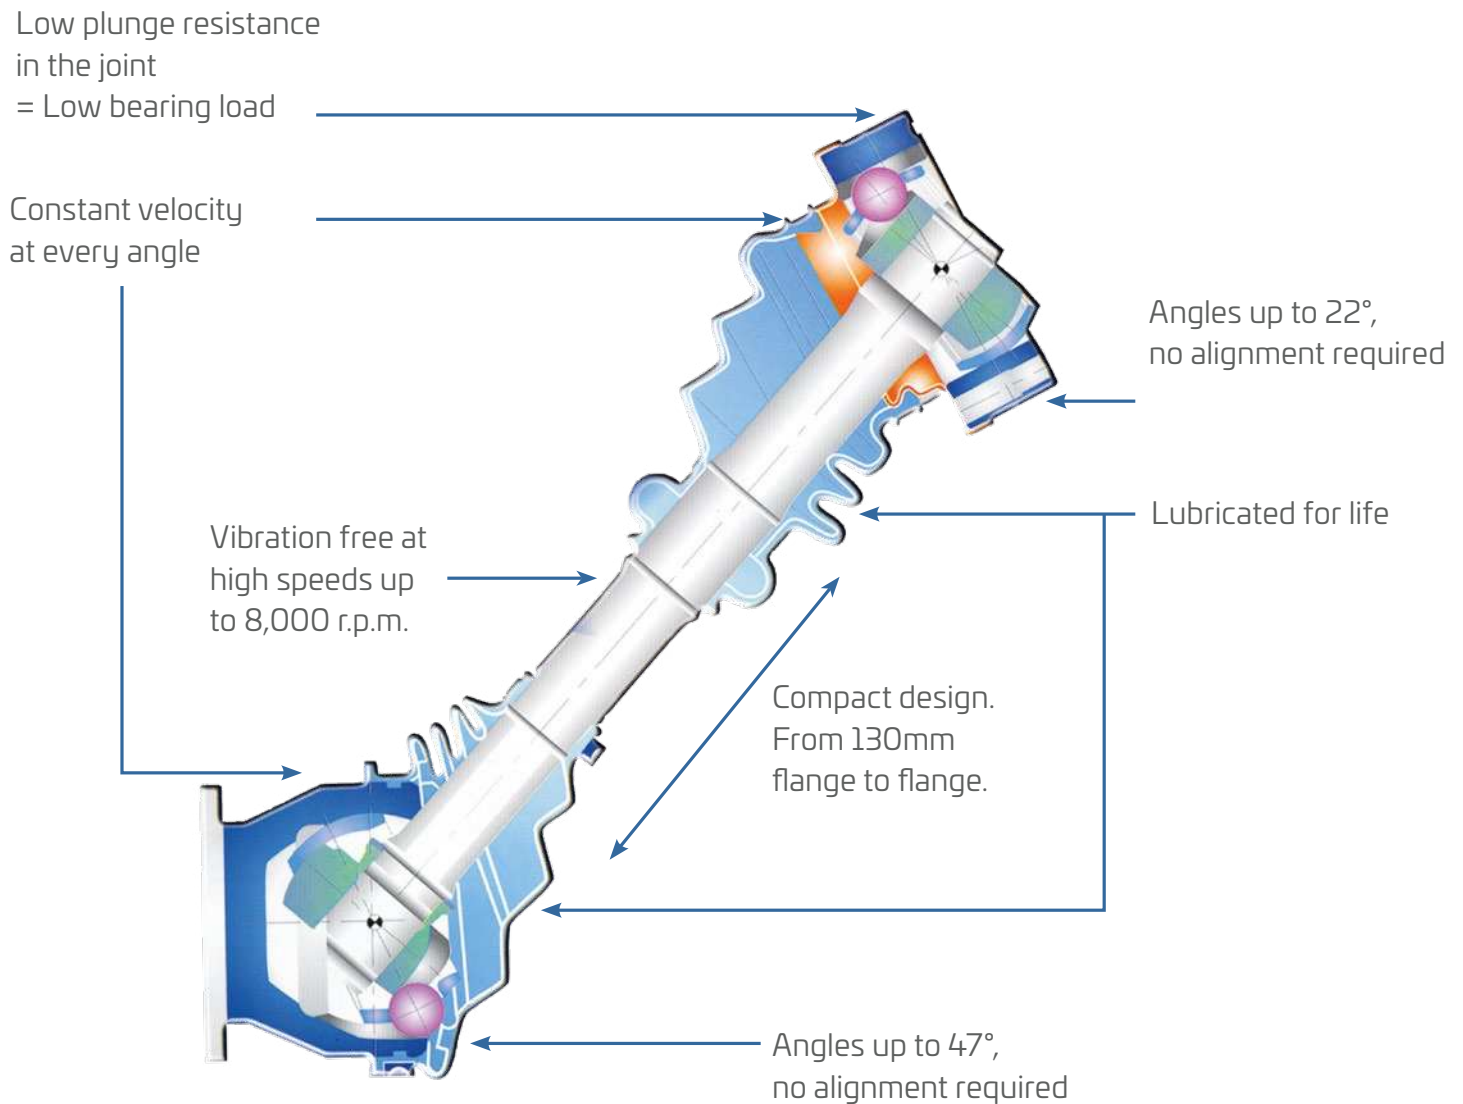

YOUR SPECIALIST FOR DRIVELINE ENGINEERING SOLUTIONS