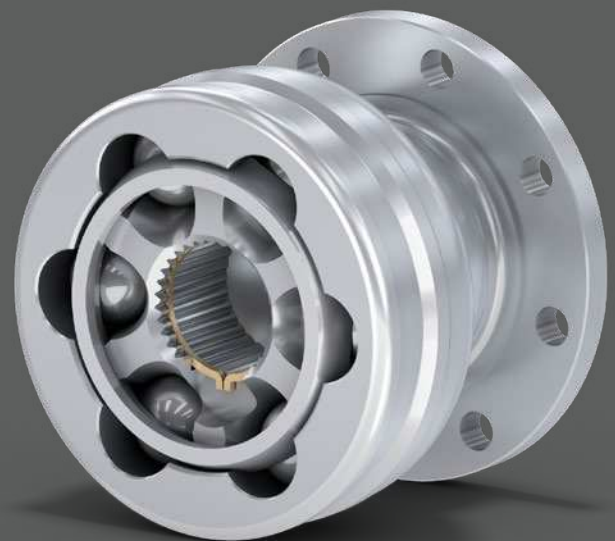

Constant velocity joints & driveshafts for industry and specialty vehicles

Our products and technology deliver the power to harvest crops, move earth, mine resources and handle material. Increasingly there is a need to focus on energy efficiency, increased productivity and safety as well as enabling operators to be continually connected and well informed to avoid downtime.